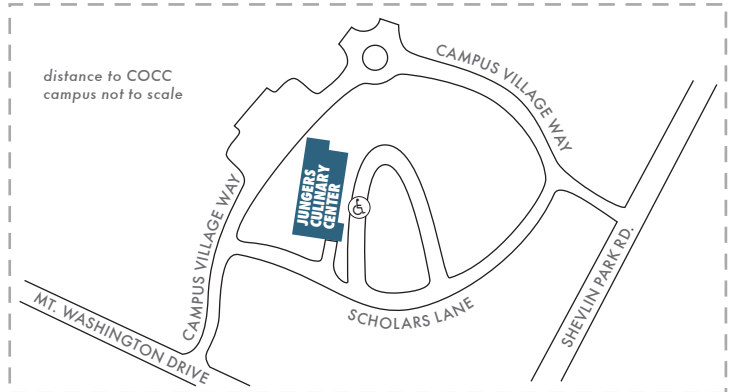

Central Oregon Community College

2600 NW College Way

Bend, Oregon 97701

cocc.edu

541.383.7700

distance to COCC campus not to scale

- ← N
- BUILDINGS
- SIDEWALKS
- STUDENT/COLLEGE PARKING
- FACULTY/STAFF PARKING
- ROADS
- ADA WALKWAYS
- DISABLED PARKING (state permit required)
- V VISITOR PARKING
- M MOTORCYCLE PARKING
- JUNIPER RESIDENT PARKING
- RESTRICTED AREAS

Campus map revised November, 2013

Where to Find It

Admissions and Records Office

Boyle Education Center - 1st floor

Adult Basic Skills/College Preparation

Metolius Hall

Allied Health

Health Careers Center