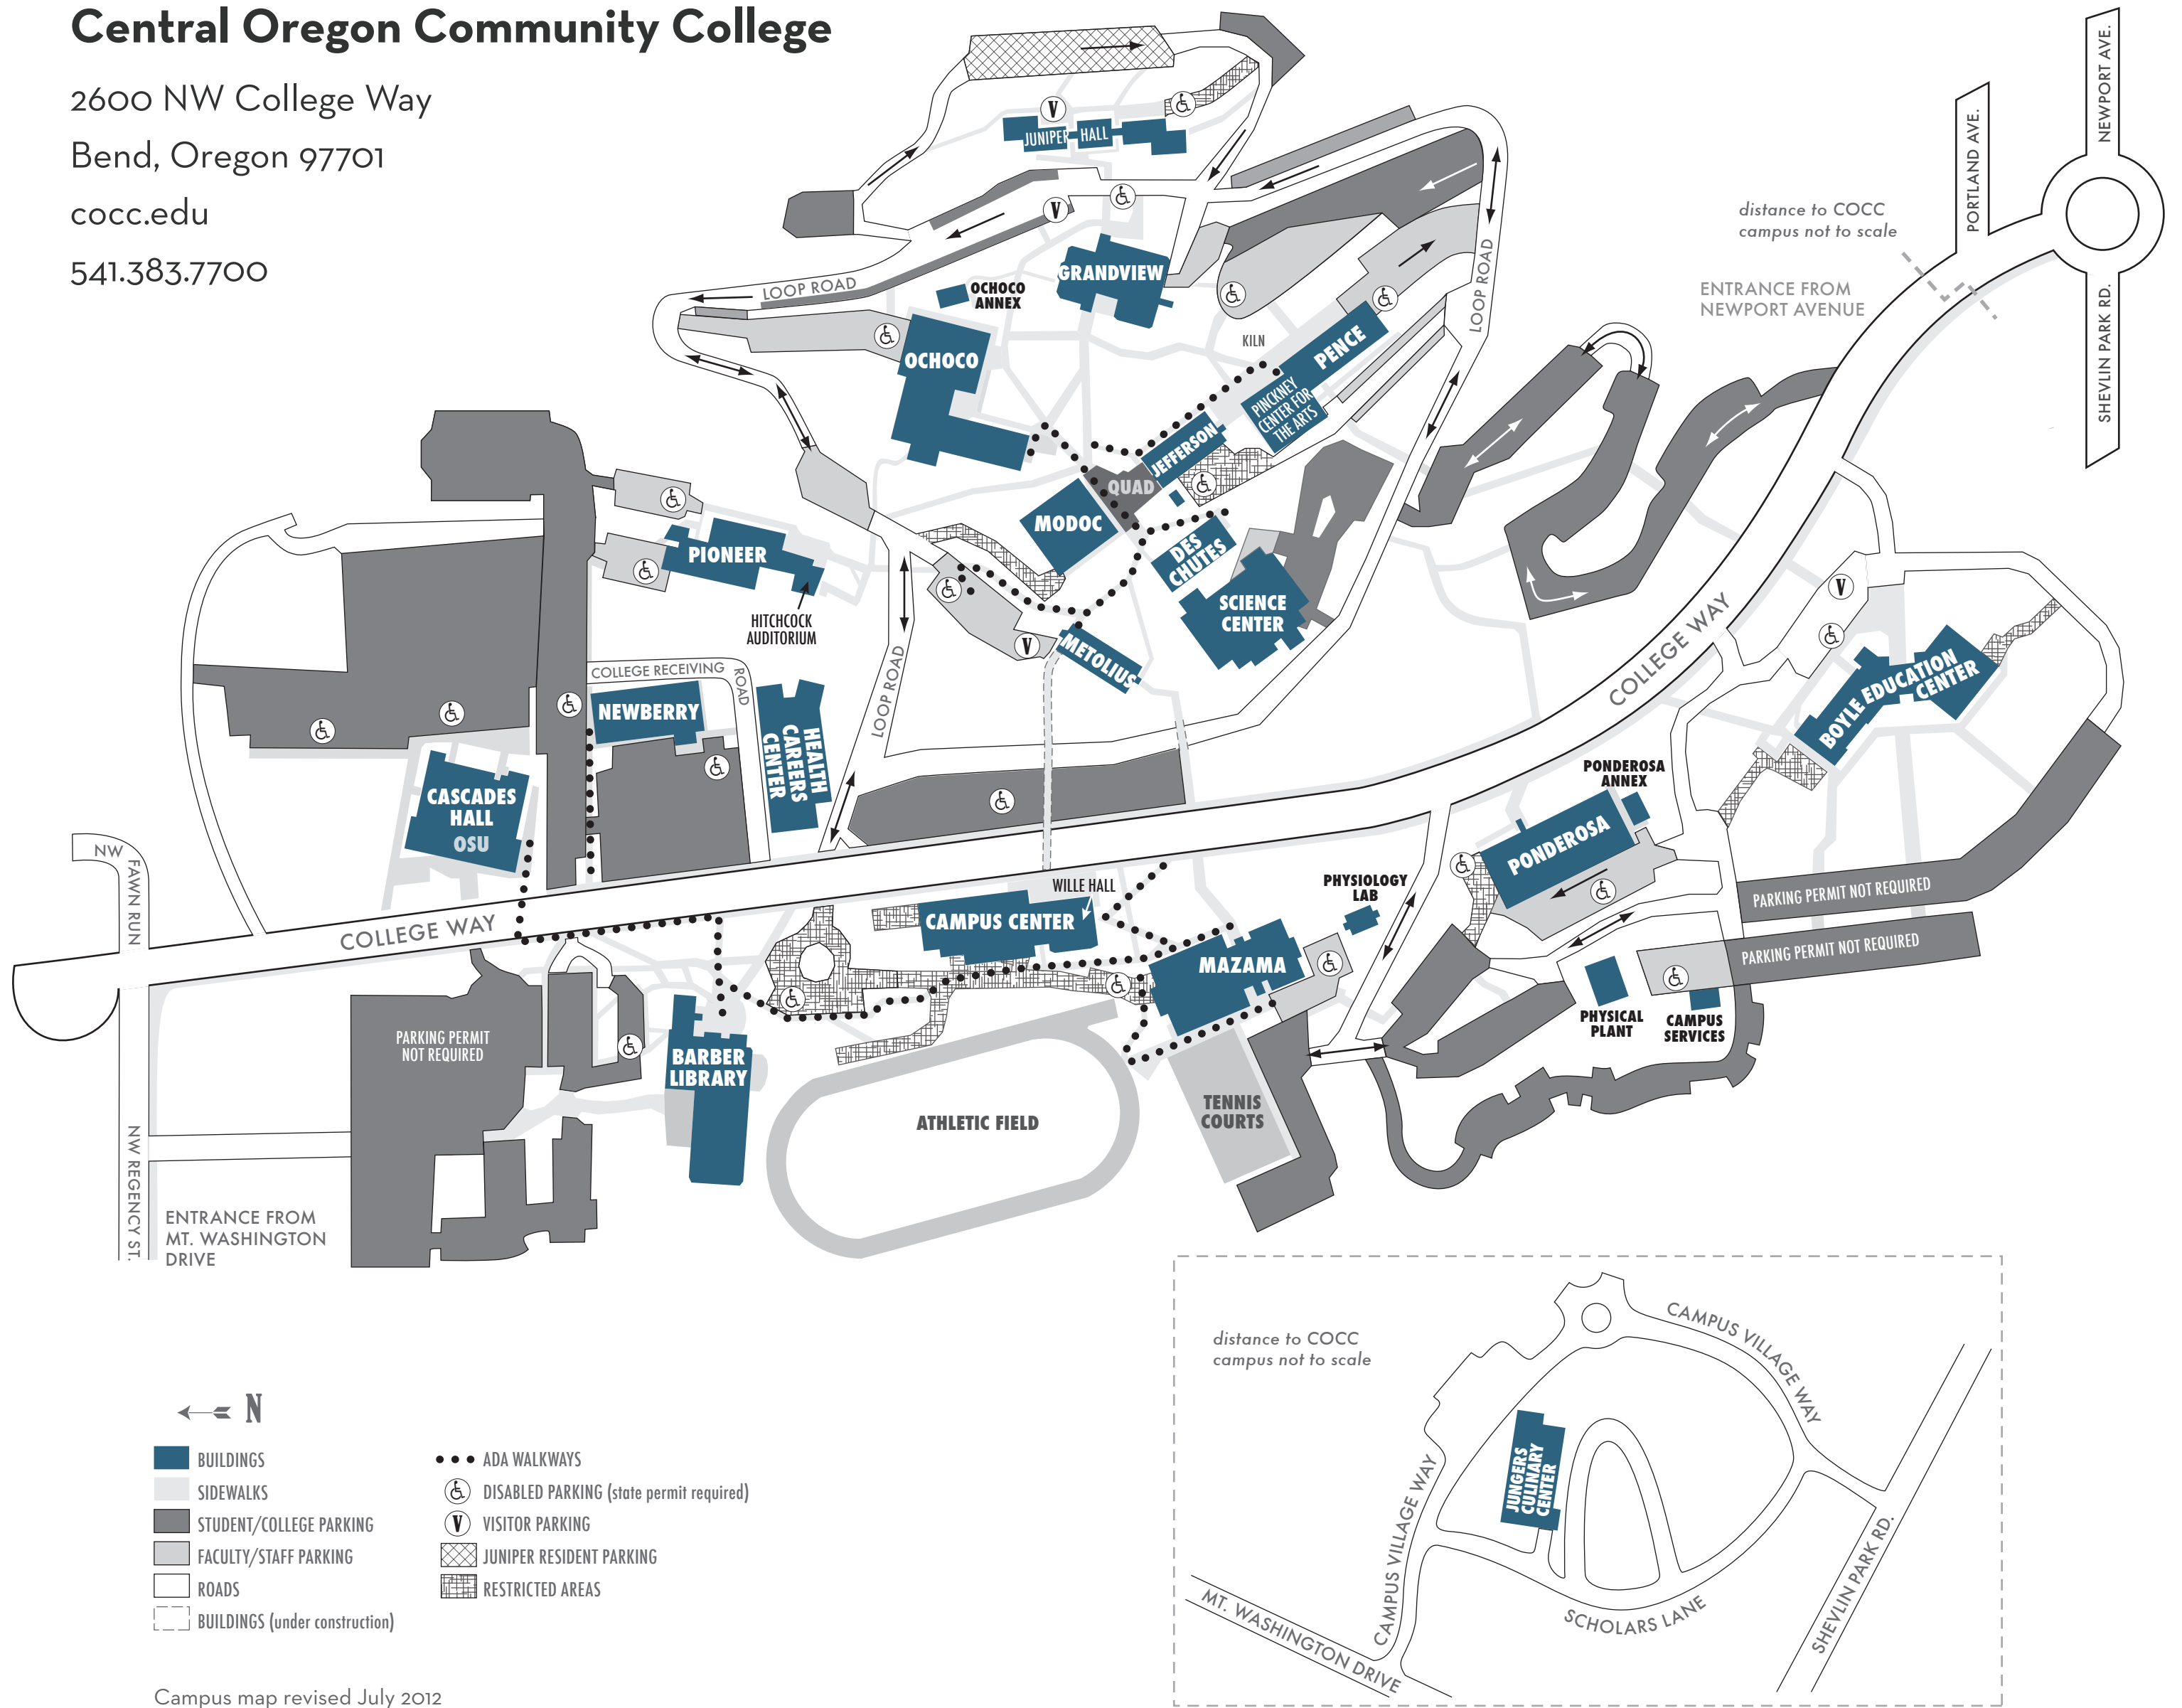

Central Oregon Community College

2600 NW College Way

Bend, Oregon 97701

cocc.edu

541.383.7700

distance to COCC campus not to scale

ENTRANCE FROM NEWPORT AVENUE

PARKING PERMIT NOT REQUIRED

PARKING PERMIT NOT REQUIRED

distance to COCC campus not to scale

- BUILDINGS
- SIDEWALKS
- STUDENT/COLLEGE PARKING
- FACULTY/STAFF PARKING
- ROADS
- BUILDINGS (under construction)
- ADA WALKWAYS
- ♿ DISABLED PARKING (state permit required)
- V VISITOR PARKING
- JUNIPER RESIDENT PARKING
- RESTRICTED AREAS

Campus map revised July 2012